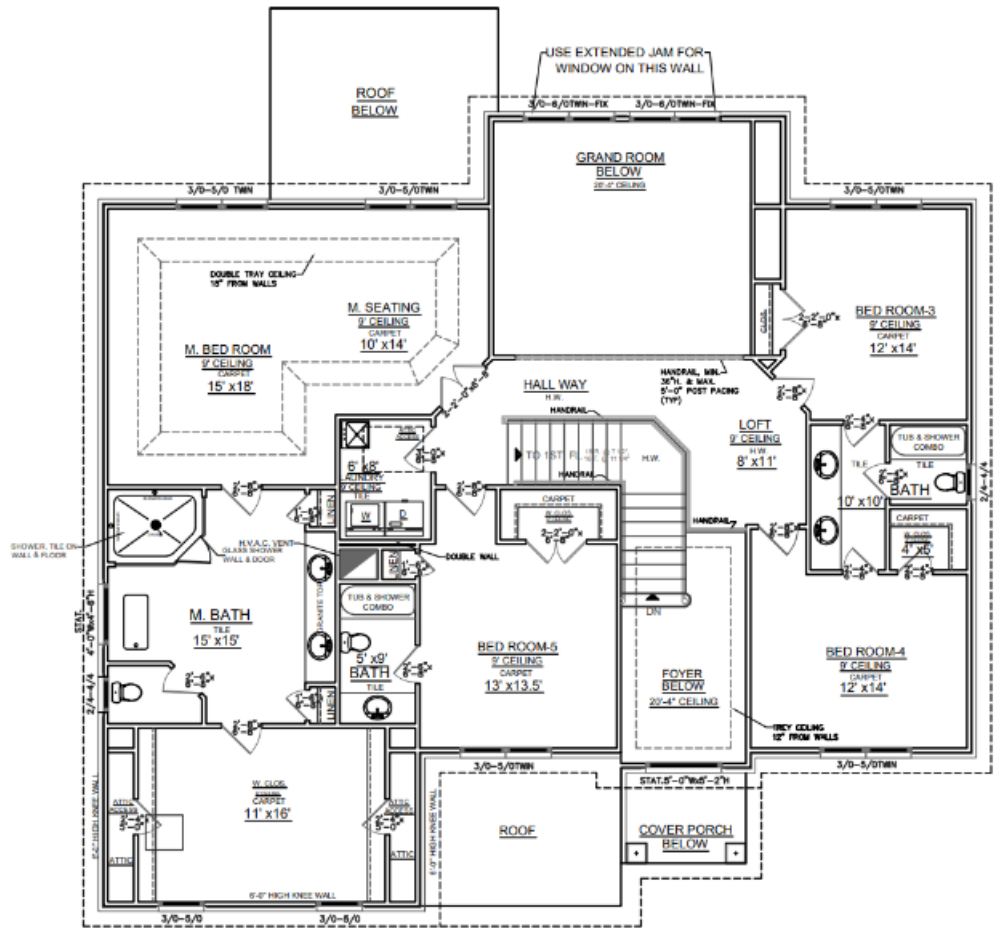

VENUS FIRST FLOOR PLAN ROCKWATER LOT 10

SCALE: 1/4" = 1'-0"

VENUS SECOND FLOOR PLAN ROCKWATER LOT 10

SCALE: 1/4" = 1'-0"

*Due to our consistent efforts to improve our homes, Octave Built reserves the right to make changes without notice or obligation to plans, elevations and pricing. Illustrations and specifications are believed to be correct at time of publication and are not intended to create warranty or contract rights. All plans, specifications, features, materials and appliances are subject to availability, change or substitution deemed advisable by Octave Built. This feature sheet does not represent all standard specification in the homes. Details listed may vary as per plan.